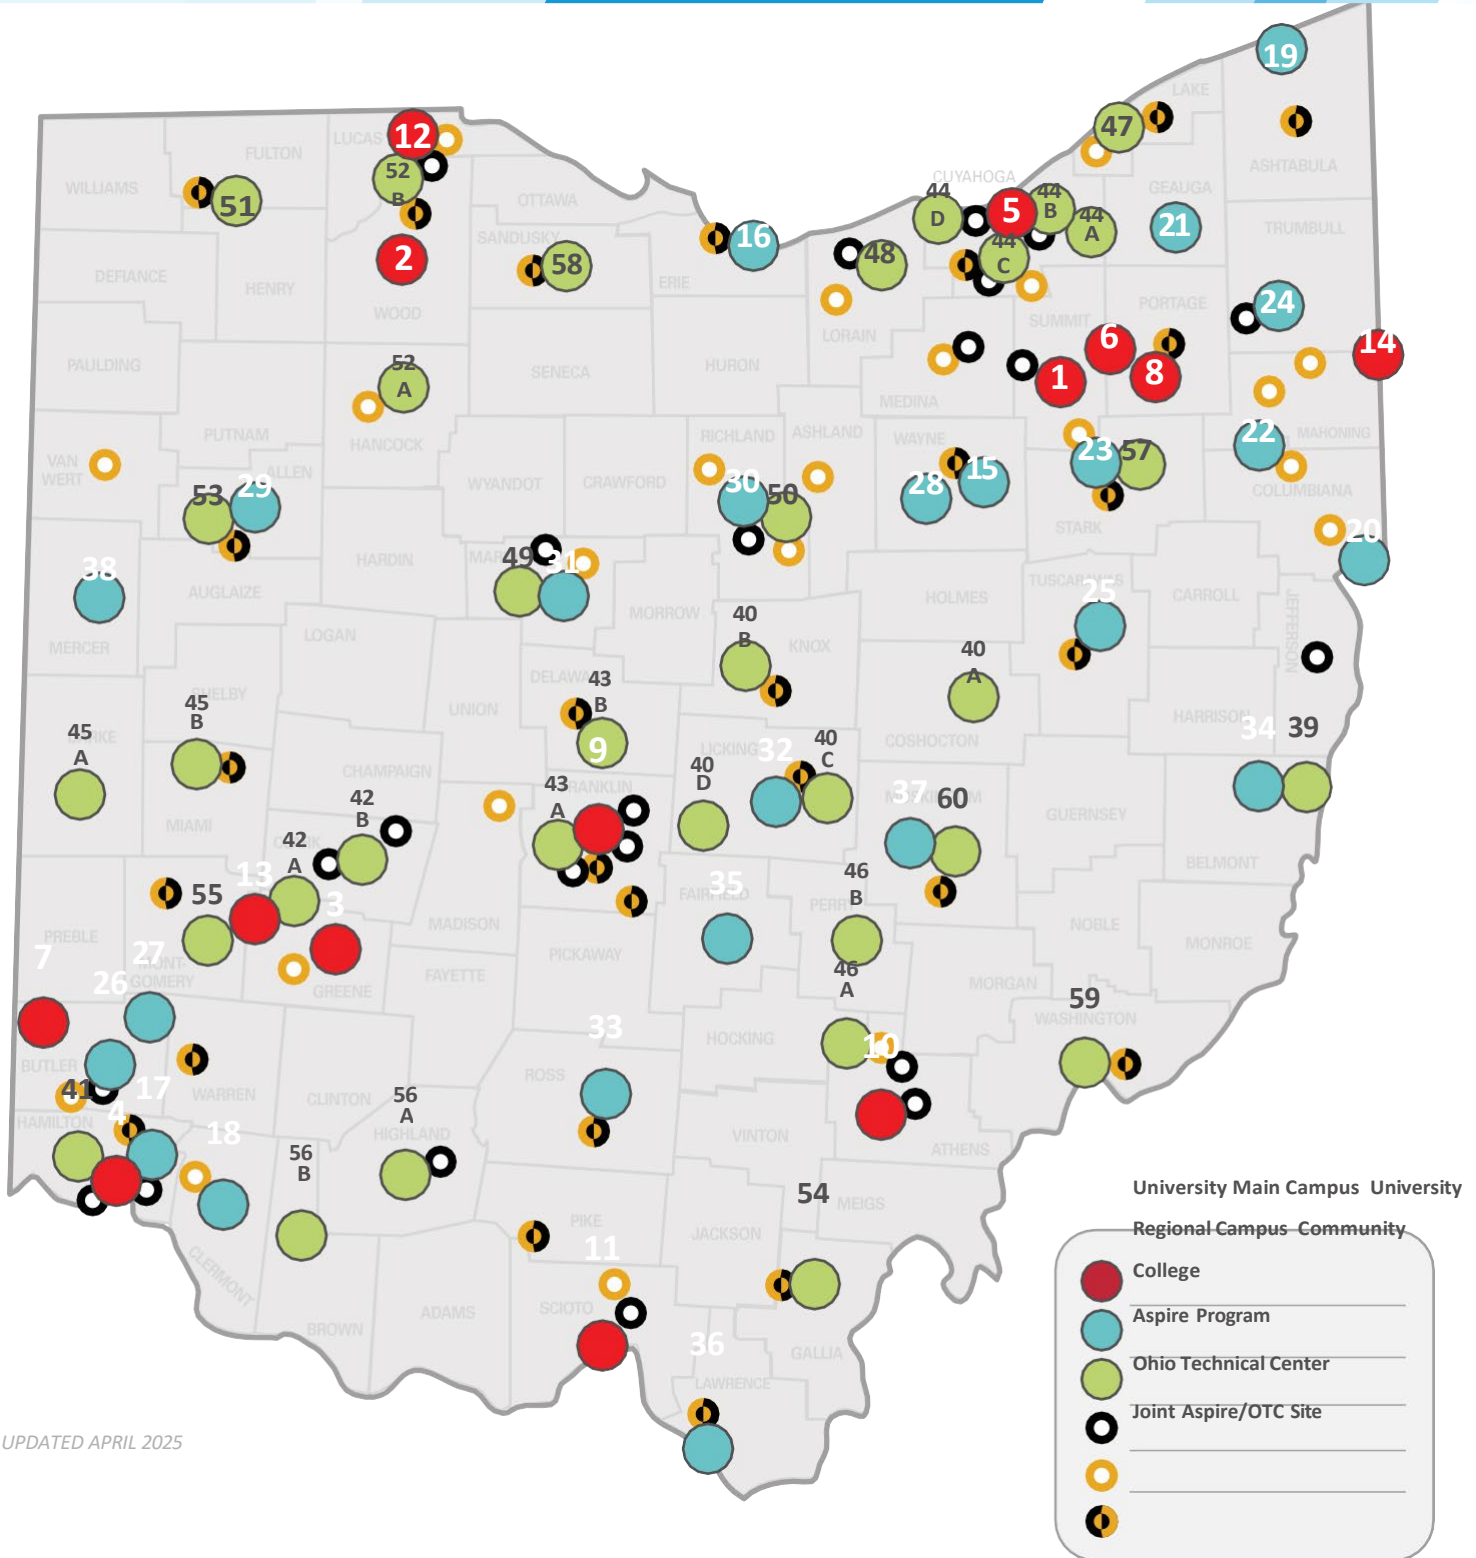

Ohio Public Institutions of Higher Education

THIS PAGE IS INTENTIONALLY LEFT BLANK.

Ohio Public Universities & Colleges

Universities

1. The University of Akron
2. Bowling Green State University
3. Central State University
4. University of Cincinnati
5. Cleveland State University
6. Kent State University
7. Miami University
8. Northeast Ohio Medical University
9. The Ohio State University
10. Ohio University
11. Shawnee State University
12. The University of Toledo
13. Wright State University
14. Youngstown State University

Regional Campuses

15. The University of Akron - Wayne
16. Bowling Green State University - Firelands
17. University of Cincinnati - Blue Ash
18. University of Cincinnati - Clermont
19. Kent State University - Ashtabula
20. Kent State University - East Liverpool
21. Kent State University - Geauga
22. Kent State University - Salem
23. Kent State University - Stark
24. Kent State University - Trumbull
25. Kent State University - Tuscarawas
26. Miami University - Hamilton
27. Miami University - Middletown
28. The Ohio State University Agricultural Technical Institute
29. The Ohio State University - Lima
30. The Ohio State University - Mansfield
31. The Ohio State University - Marion
32. The Ohio State University - Newark
33. Ohio University - Chillicothe
34. Ohio University - Eastern
35. Ohio University - Lancaster
36. Ohio University - Southern
37. Ohio University - Zanesville
38. Wright State University - Lake

Aspire Locations

ALLEN: Lima City Schools

ATHENS: Athens County Department of Job and Family Services (ACDJFS); Ohio University Aspire

BUTLER: Butler County Educational Service Center Aspire

CLARK: Clark State College; Springfield City School District